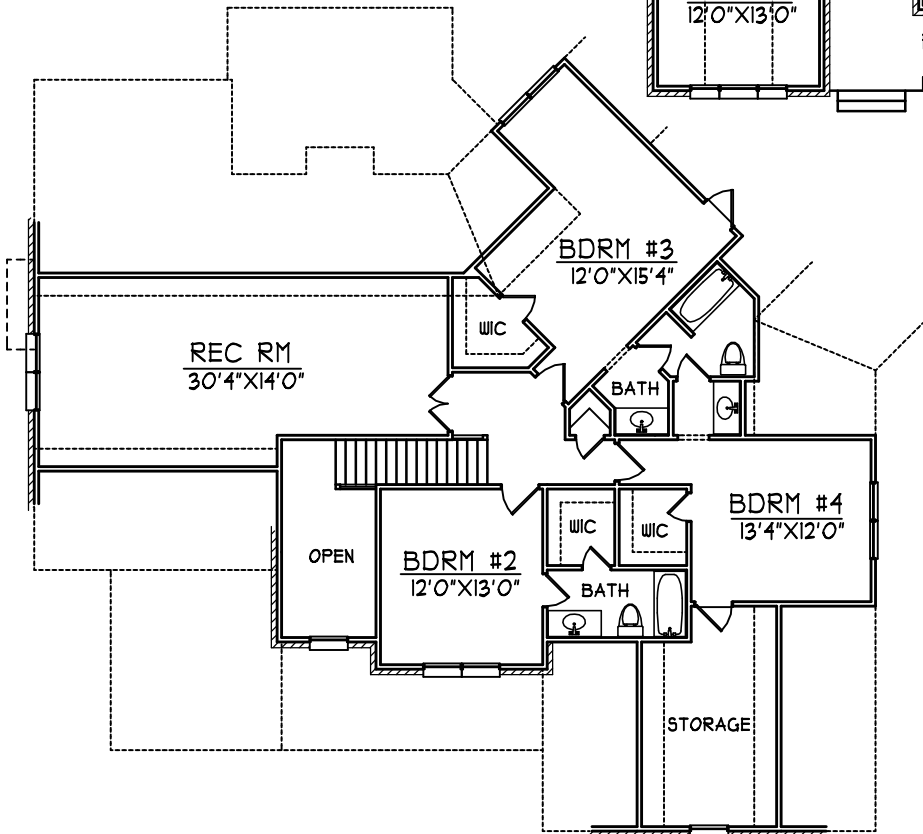

THE MISTY

#3042 / #3463

SQUARE FOOTAGE	
FIRST FLOOR	= 2069
SECOND FLOOR	= 913
REC ROOM	= 421
GARAGE	= 1087
WIDTH = 74'-6"	
DEPTH = 67'-5"	