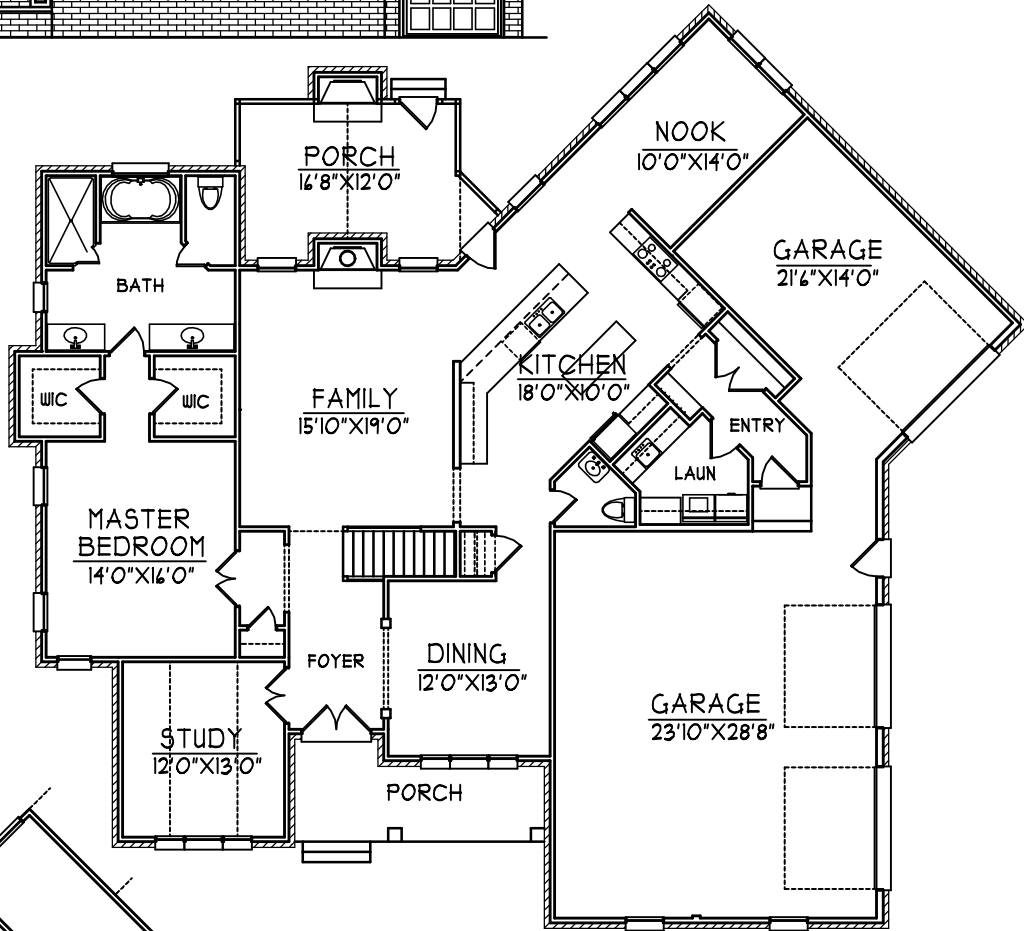

THE MISTY

#3042 / #3463

SQUARE FOOTAGE	
FIRST FLOOR	= 2069
SECOND FLOOR	= 913
REC ROOM	= 421
GARAGE	= 1087
WIDTH = 74'-6"	
DEPTH = 67'-5"	